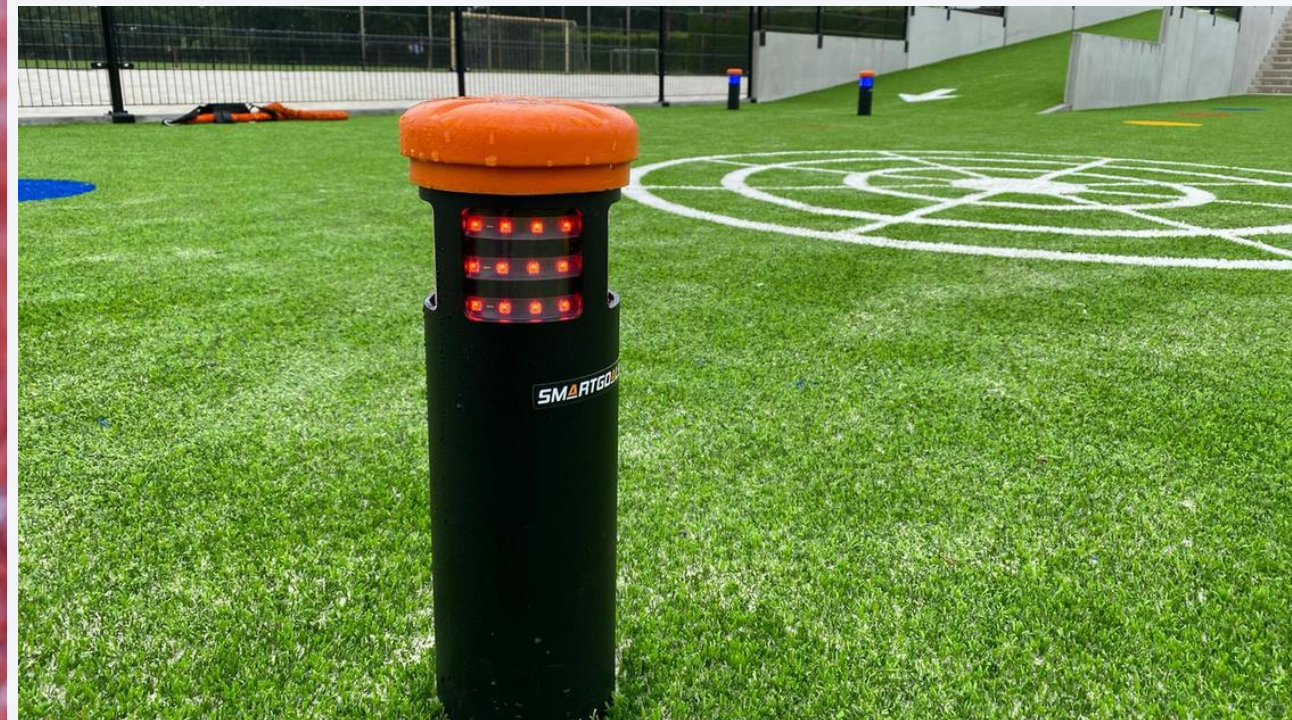

A soccer player in an orange kit is captured in motion, dribbling a soccer ball on an outdoor field. The player's legs and feet are the primary focus, showing the orange shorts and white socks. The ball is a standard black and white soccer ball. In the foreground, two black training cones with glowing orange lights at their tops are positioned on either side of the ball. The background features a large, multi-story building with a clock tower, suggesting an urban or campus setting. The overall scene is lit with dramatic, low-key lighting, emphasizing the player and the training equipment.

SMARTGOALS

SMARTCITY

SmartGoals Urban SkillCourts

SMARTPOLES

HARD- AND SOFTWARE

The metal poles (with Smartlights) are beneath the artificial turf or existing sports floor installed on a concrete base. The 'gates' can be placed up with a distance to 50 meters apart. The metal poles must be placed within 120 centimetres of each other for optimal operation of the sensors of the SmartLights. The poles are fitted with 'smart' sensors at different heights (6 cm, 25 cm, 100 cm).

In each pole there's a waterproof electronic sleeve, placed with a wifi connection which is connected to a wifi box next to the court.

✘ City of
 ✘ Amsterdam

City of Rotterdam

 EuroParcs

02

Urban SkillCourts