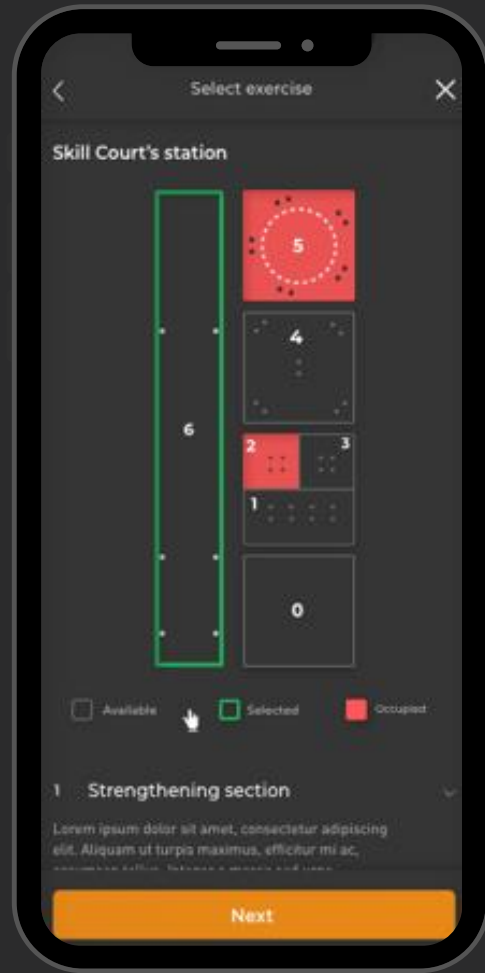

A soccer player in an orange kit is captured in motion, dribbling a soccer ball on an outdoor field. The player's legs and feet are the primary focus, showing the orange shorts and white socks. The ball is a standard black and white soccer ball. In the foreground, two black training cones with glowing orange lights at their tops are positioned on either side of the ball. The background features a large, multi-story building with a clock tower, suggesting an urban or campus setting. The overall scene is lit with dramatic, low-key lighting, emphasizing the player and the training equipment.

SMARTGOALS

SMARTCITY

SmartGoals Urban SkillCourts

SMARTPOLES

HARD- AND SOFTWARE

The metal poles (with Smartlights) are beneath the artificial turf or existing sports floor installed on a concrete base. The 'gates' can be placed up with a distance to 50 meters apart. The metal poles must be placed within 120 centimetres of each other for optimal operation of the sensors of the SmartLights. The poles are fitted with 'smart' sensors at different heights (6 cm, 25 cm, 100 cm).

In each pole there's a waterproof electronic sleeve, placed with a wifi connection which is connected to a wifi box next to the court.

✘ City of
 ✘ Amsterdam

City of Rotterdam

 EuroParcs

02

Urban SkillCourts

USER FLOW

Book a zone

Choose exercise

Start exercise

Score and data

INDIVIDUAL STATISTICS

Booking Information

- activity tracking
- sensor statistics
- target group / age groups
- popular hours
- popular exercises and games
- rankings