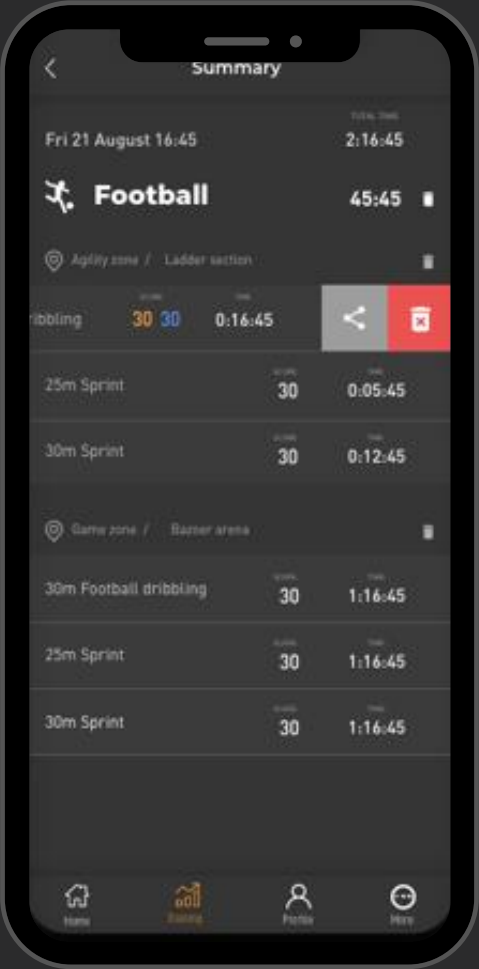

A soccer player in an orange kit is captured in motion, dribbling a soccer ball on an outdoor field. The player's legs and feet are the primary focus, showing the orange shorts and white socks. The ball is a standard black and white soccer ball. In the foreground, two black training cones with glowing orange lights at their tops are positioned on either side of the ball. The background features a large, multi-story building with a clock tower, suggesting an urban or campus setting. The overall scene is lit with dramatic, low-key lighting, emphasizing the player and the training equipment.

SMARTGOALS

SMARTCITY

SmartGoals Urban SkillCourts

SMARTPOLES

HARD- AND SOFTWARE

The metal poles (with Smartlights) are beneath the artificial turf or existing sports floor installed on a concrete base. The 'gates' can be placed up with a distance to 50 meters apart. The metal poles must be placed within 120 centimetres of each other for optimal operation of the sensors of the SmartLights. The poles are fitted with 'smart' sensors at different heights (6 cm, 25 cm, 100 cm).

In each pole there's a waterproof electronic sleeve, placed with a wifi connection which is connected to a wifi box next to the court.

✘ City of
 ✘ Amsterdam

City of Rotterdam

 EuroParcs

02

Urban SkillCourts

USER FLOW

Book a zone

Choose exercise

Start exercise

Score and data

INDIVIDUAL STATISTICS

Booking Information

- activity tracking
- sensor statistics
- target group / age groups
- popular hours
- popular exercises and games
- rankings