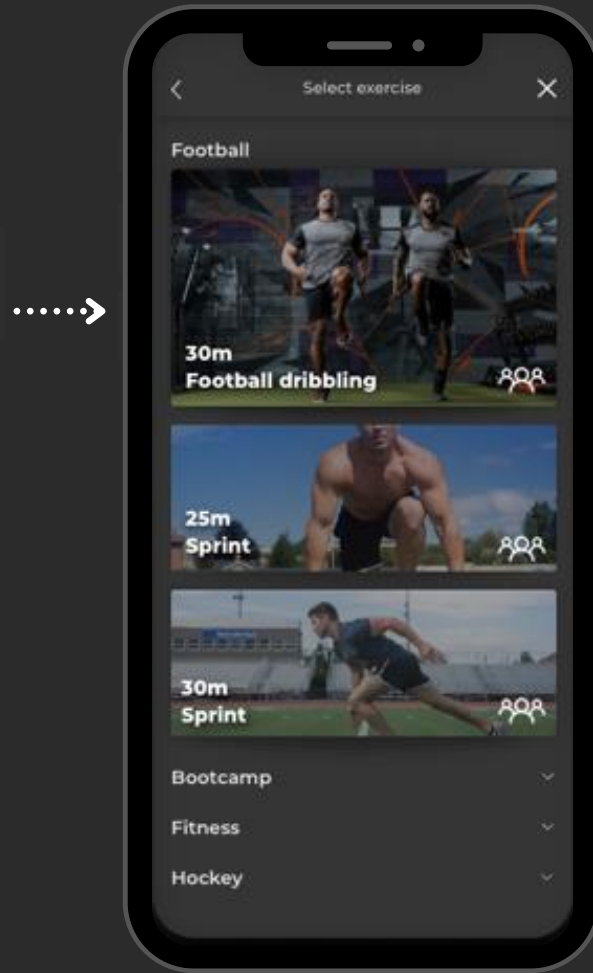

A soccer player in an orange kit is captured in motion, dribbling a soccer ball on an outdoor field. The player's legs and feet are the primary focus, showing the orange shorts and white socks. The ball is a standard black and white soccer ball. In the foreground, two black training cones with glowing orange lights at their tops are positioned on either side of the ball. The background features a large, multi-story building with a clock tower, suggesting an urban or campus setting. The overall scene is lit with dramatic, low-key lighting, emphasizing the player and the training equipment.

SMARTGOALS

SMARTCITY

SmartGoals Urban SkillCourts

SMARTPOLES

HARD- AND SOFTWARE

The metal poles (with Smartlights) are beneath the artificial turf or existing sports floor installed on a concrete base. The 'gates' can be placed up with a distance to 50 meters apart. The metal poles must be placed within 120 centimetres of each other for optimal operation of the sensors of the SmartLights. The poles are fitted with 'smart' sensors at different heights (6 cm, 25 cm, 100 cm).

In each pole there's a waterproof electronic sleeve, placed with a wifi connection which is connected to a wifi box next to the court.

✘ City of
 ✘ Amsterdam

City of Rotterdam

 EuroParcs

02

Urban SkillCourts

USER FLOW

Book a zone

Choose exercise

Start exercise

Score and data

INDIVIDUAL STATISTICS

Booking Information

- activity tracking
- sensor statistics
- target group / age groups
- popular hours
- popular exercises and games
- rankings