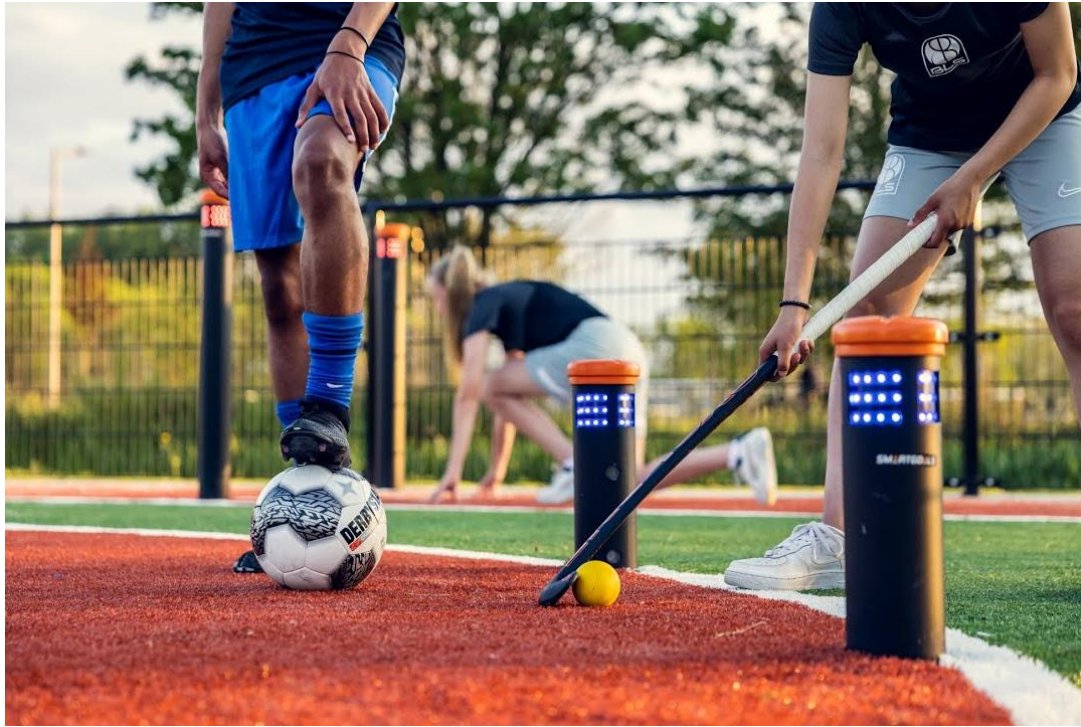

A soccer player in an orange kit is captured in motion, dribbling a soccer ball on an outdoor field. The player's legs and feet are the primary focus, showing the orange shorts and white socks. The ball is a standard black and white soccer ball. In the foreground, two black training cones with glowing orange lights at their tops are positioned on either side of the ball. The background features a large, multi-story building with a clock tower, suggesting an urban or campus setting. The overall scene is lit with dramatic, low-key lighting, emphasizing the player and the training equipment.

SMARTGOALS

SMARTCITY

SmartGoals Urban SkillCourts

SMARTPOLES

HARD- AND SOFTWARE

The metal poles (with Smartlights) are beneath the artificial turf or existing sports floor installed on a concrete base. The 'gates' can be placed up with a distance to 50 meters apart. The metal poles must be placed within 120 centimetres of each other for optimal operation of the sensors of the SmartLights. The poles are fitted with 'smart' sensors at different heights (6 cm, 25 cm, 100 cm).

In each pole there's a waterproof electronic sleeve, placed with a wifi connection which is connected to a wifi box next to the court.

✘ City of
 ✘ Amsterdam

City of Rotterdam

 EuroParcs

02

Urban SkillCourts