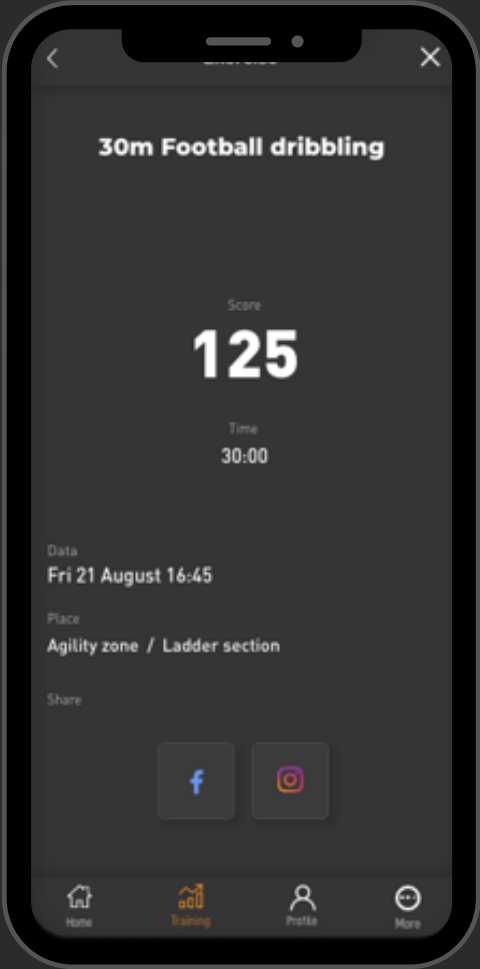

A soccer player in an orange kit is captured in motion, dribbling a soccer ball on an outdoor field. The player's legs and feet are the primary focus, showing the orange shorts and white socks. The ball is a standard black and white soccer ball. In the foreground, two black training cones with glowing orange lights at their tops are positioned on either side of the ball. The background features a large, multi-story building with a clock tower, suggesting an urban or campus setting. The overall scene is lit with dramatic, low-key lighting, emphasizing the player and the training equipment.

SMARTGOALS

SMARTCITY

SmartGoals Urban SkillCourts

SMARTPOLES

HARD- AND SOFTWARE

The metal poles (with Smartlights) are beneath the artificial turf or existing sports floor installed on a concrete base. The 'gates' can be placed up with a distance to 50 meters apart. The metal poles must be placed within 120 centimetres of each other for optimal operation of the sensors of the SmartLights. The poles are fitted with 'smart' sensors at different heights (6 cm, 25 cm, 100 cm).

In each pole there's a waterproof electronic sleeve, placed with a wifi connection which is connected to a wifi box next to the court.

✘ City of
 ✘ Amsterdam

City of Rotterdam

 EuroParcs

02

Urban SkillCourts

USER FLOW

Book a zone

Choose exercise

Start exercise

Score and data

INDIVIDUAL STATISTICS

Booking Information

- activity tracking
- sensor statistics
- target group / age groups
- popular hours
- popular exercises and games
- rankings